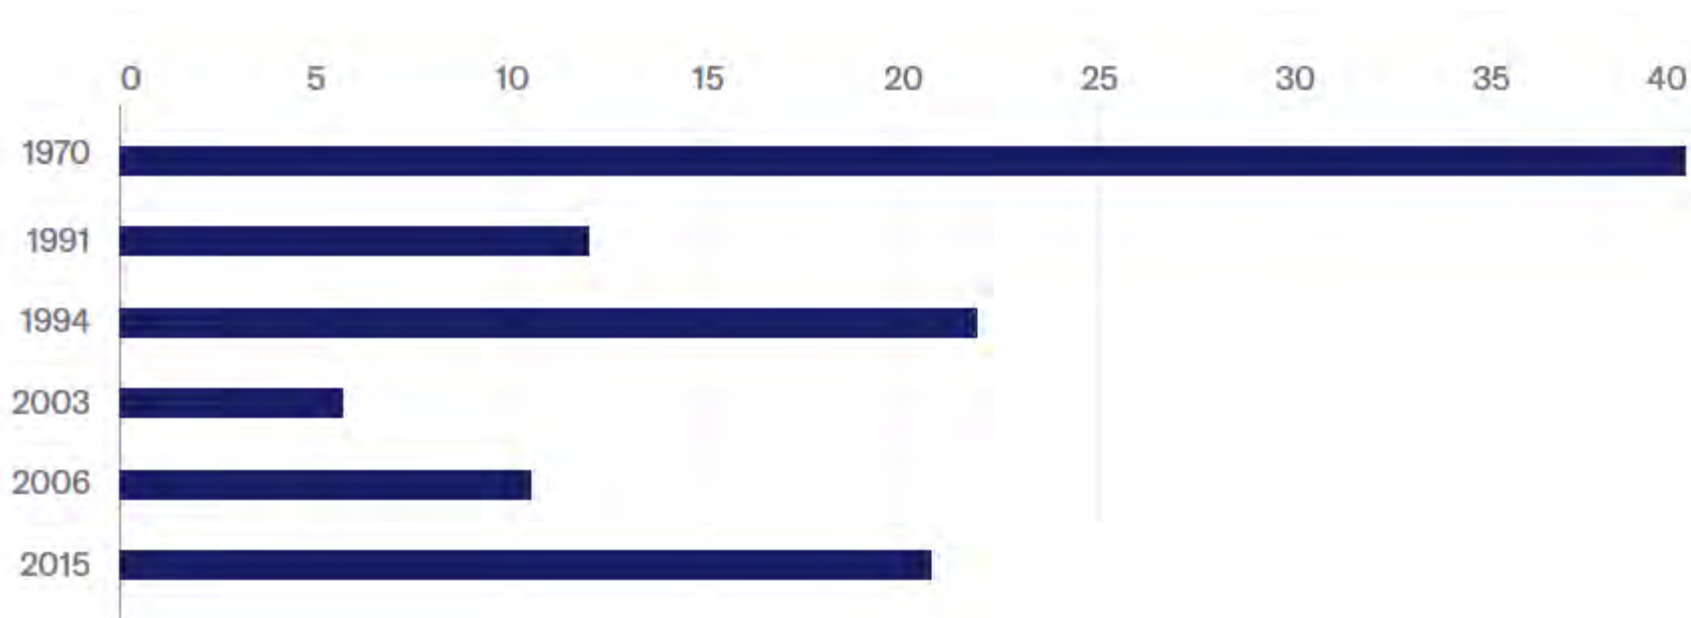

LCA Forum 68
LCA of key technologies
for future electricity supply

ETH Zürich, 16 April, 2018

Morning: 9:00-12:45

Afternoon: 13:45-16:45

WLAN access: LCAforum / DF68

Böög for dummies

Böög and the summer

Burning time (in minutes) in the years with the nicest summers